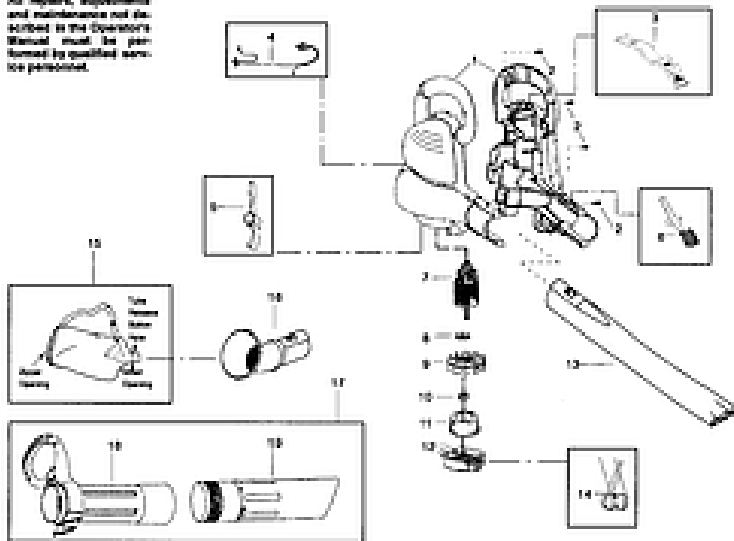

craftsman blower parts online

4/05

Luckily, homepc.com is your online source for all Craftsman leaf blower parts , including those for the Craftsman Leaf Blower 25cc, the ultimate gas blower. Results 1 - 24 of Online shopping for Patio, Lawn & Garden from a great selection of Leaf Blower & Vacuum Replacement Parts, Leaf Blower & Vacuum Accessories & more at Ryobi Poulan Craftsman 30cc 26cc Trimmer Blower ZAMA. Results 1 - 48 of Shop eBay for great deals on Craftsman Leaf Blower & Vacuum Parts. You'll find new or used products in Craftsman Leaf Blower. Shop from the world's largest selection and best deals for Craftsman Leaf Blower & Vacuum Parts. Shop with confidence on eBay!. Results 1 - 48 of Shop eBay for great deals on Leaf Blower & Vacuum Parts. OEM CRAFTSMAN BLOWER PISTON RING 25CC ENGINE . We are always online for you to have problems or concerns before or after buying. Need to fix your Blower? We have parts, diagrams, accessories and repair advice to help make your tool repairs easy. Leaf blower parts for your handheld, backpack, or wheeled blower. Browse Genuine OEM Blower Parts AYP Sears Parts Briggs & Stratton Logo work closely with GoDaddy and PayPal to provide a secure online shopping environment. Snowblower Parts: It's never too early to stock up on replacement Snowblower Parts before the next big storm! We have snow blower parts at substantial savings. Items 1 - 12 of 22 Home /; Replacement Parts /; Leaf Blower Parts. View as: Grid List GreenWorks 40V Gmax Brushless Blower Tube $ and more. If you're looking for affordable, quality snow blower parts, we have a massive selection. AYP / Craftsman / Sears Inner Retainer Ring No. I have a craftsman leaf blower model that is 6 years old. It slowly homepc.com . Model # was saved to your profile You have reached the maximum number of models that can be added to your list. Please Sign In or Register to. Find solutions to your craftsman blower parts model question. One way I found to get Craftsman parts is to order them online at the Craftsman. For those harder-to-find parts, we recommend contacting MowerPartsWeb Their customer service staff excels at selling snow blower replacement parts. 29 items Snow Blower Parts. Home; > Shop by Part Type > Snow Blower Parts . SHEAR BOLT SET CRAFTSMAN AYP. $ Add to cart Please wait. Best Prices Best Service HUGE inventory for brands like Ariens, Sears Craftsman , Cub Cadet, Husqvarna, Honda, John Deere, Mastercraft, Murray, MTD, Noma. Snow Blower Parts Direct Ship Across Canada. Easy Online Parts Look up and Ordering.

[[PDF] subaru crosstrek manual for sale](#)

[[PDF] brand guide solomid](#)

[[PDF] dell latitude d530 ram specs](#)

[[PDF] poker camp las vegas](#)

[[PDF] multisim full version for windows 8](#)

[[PDF] through proxy android](#)