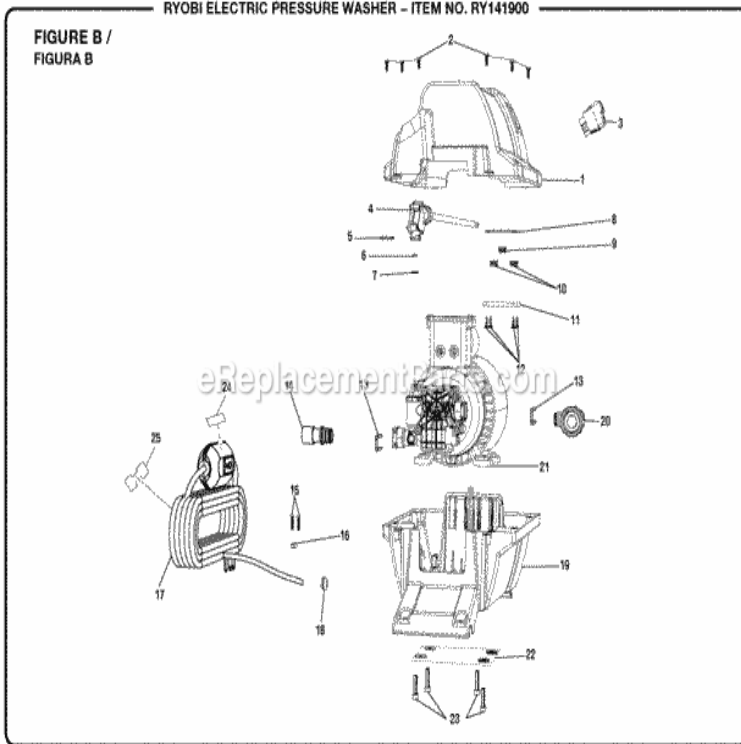

chicago pressure washer parts

RYOBI ELECTRIC PRESSURE WASHER - ITEM NO. RY141900

Our Product Experts know how hard it can be to find parts for your pressure washer. We pride ourselves on being the best power washer retailer on the Internet. Visit our Chicago pressure washer repair shop to schedule your fix! Made by contract cleaners for contract cleaners, we source our parts from the best. Chicago pressure washer parts pump electric only & accessories. Find great deals on eBay for Pressure Washer Parts in Home Pressure Washers. Shop with confidence. View and Download Chicago Electric assembly and operating instructions manual online. PRESSURE WASHER WITH CART PSI. Pressure. View and Download Chicago Electric assembly and operating instructions manual online. PRESSURE WASHER PSI. Pressure Washer pdf. Shop our selection of Pressure Washer Parts & Accessories in the Outdoors Department at The Home Depot. Buy Chicago Electric Power Tools 20 Gallon Parts Washer With Pump: Pressure Washers - homeopc.com ? FREE DELIVERY possible on eligible purchases. Find popular pressure washer parts: unloaders, valves, oil, filters, screens, ball valves, O-rings. Give us a call if you need help finding the right replacement. Need to fix your Pressure Washer? We have parts, diagrams, accessories and repair advice to help make your tool repairs easy. Harbor Freight Predator - Pressure Washer Replacement Parts. Pressure Washer Parts and Accessories of all kinds. Your number one source for Pressure Washer Parts!. We stock replacement parts, accessories and supplies for LANDA pressure washers as well as other industrial-grade pressure washer brands. We service many. Shop Pressure Washer Accessories products at Northern Tool + Equipment. User manual for the device Chicago Electric Pressure Washer SKU Online user manual database. Items 1 - 20 of Harbor Freight buys their top quality major brand tools from the same factories that supply our competitors. We cut out the middleman and. 23 Dec - 6 min - Uploaded by Simoniz Canada Troubleshoot your Simoniz electric pressure washer. Our dealers and retailers can help you find the perfect pressure washer or Where can I purchase replacement parts for my Home & Garden product online?. Pressure-Pro offers you a complete line of products which include hot and cold Huge Selection of Replacement Parts and Accessories Surface Cleaners.