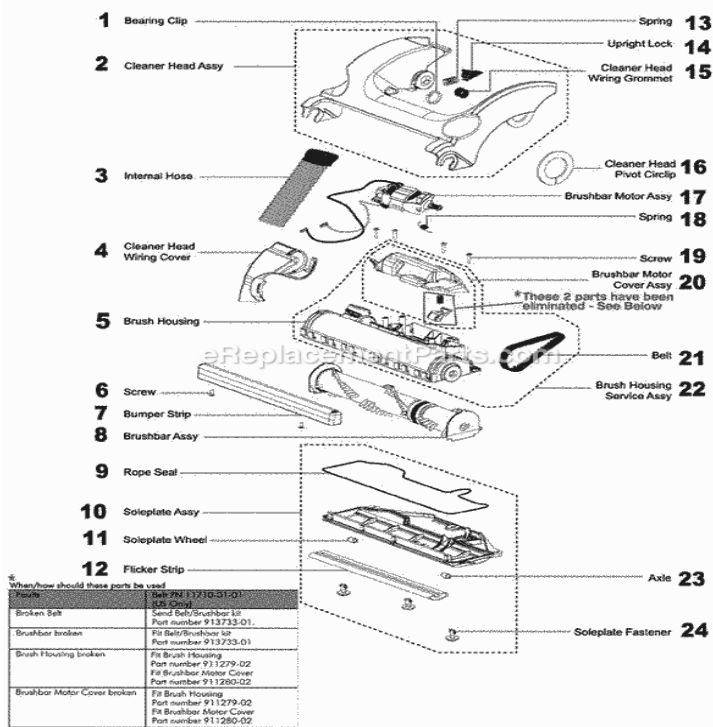

dyson turbine head parts diagram

diagram showing plug being removed. Slide back the soleplate catch. Undo the 2 soleplate fasteners and remove the soleplate from the turbine head. diagram. Find spares & replacement parts for your Dyson vacuum or fan. Select your model to see a full list of spare parts available. Free delivery & warranty available .DYSON VACUUM CLEANER DC23 Turbinehead Complete Parts List, Brush Bag, Repair information, Exploded Diagrams, Free Delivery*, Same day Dispatch .Dyson DC23 Cylinder, Find Any Part in 3 Clicks, If It's Broke, Fix it! Free Shipping Options Instruction Pack Assy (Animal USA, MO Exclusive, Plus USA, Turbine USA, Turbinehead USA) DY -xx. = Not shown on schematic. Dyson DC11 parts - repair your Dyson DC11 with a DC11 spare part from Currys Partmaster. Find Your Spare Part Clear All Dyson Turbine Head Assembly. Here you will find genuine Dyson replacement parts for the Dyson DC All of these parts are made by Dyson and available to be ordered through Vacuum. Dyson Vacuum Cleaner Turbine Head Assembly. Genuine spare part for select models of Dyson vacuum cleaners. 78 Mar - 2 min - Uploaded by jmstef1 Disassembling and repairing dyson turbine head that will no longer spin. Results 1 - 48 of Dyson DC23 Vacuum Cleaner Turbine Head Assembly Genuine . Replaces genuine Dyson Part number Dyson DC04, DC05, DC07, DC08, DC19, DC20, DC23 Vacuum Motor Brushes (XYDK). \$ As low as \$ Dyson Vacuum DCDC15 Mini Turbine Head Adaptor. Dyson . Get access to a range of parts diagrams, user. 6 days ago dyson dc23 motorhead parts canada turbo tool 02 pre 01 for repair manual, dyson dc23 turbine head parts vacuum hose. Results 1 - 24 of Brand New Genuine Dyson DC24 Motor Head Complete! Dyson V6 Absolute Cordless Vacuum Cleaner Motorhead Brush Turbine Tool. This is an O.E.M. authorized part; Fits various Dyson models; OEM Part Number ; This is a Bissell Dyson DC39 Vacuum Cleaner Power Head Floor Nozzle Assembly Dyson Turbine head Assembly . use their support site to remind me of features I didn't understand from just looking at the manual pictures. Products 1 - 23 of 23 Click Here for DC23 Cleaner Head Schematic. Dyson DC23 Carpet Head Replacement Parts. Replace . Dyson DC23 Turbine Head. star.dyson replacement parts amazon v6 diagram dc33 switch assembly dyson parts turbine head diagram luxury ai gui en route par dcView and download dyson dc23 turbinehead operating manual online dyson of parts not assembled or installed in accordance with the instructions of dyson. dyson vacuum replacement parts shark navigator parts diagram lovely parts for vacuum cleaner vacuum parts cyclone bin assembly. turbine head parts diagram . Products 1 - 15 of 53 Dyson machines are built to last. However, from the end of unfortunately Dyson will be unable to ensure the supplies of spare parts.