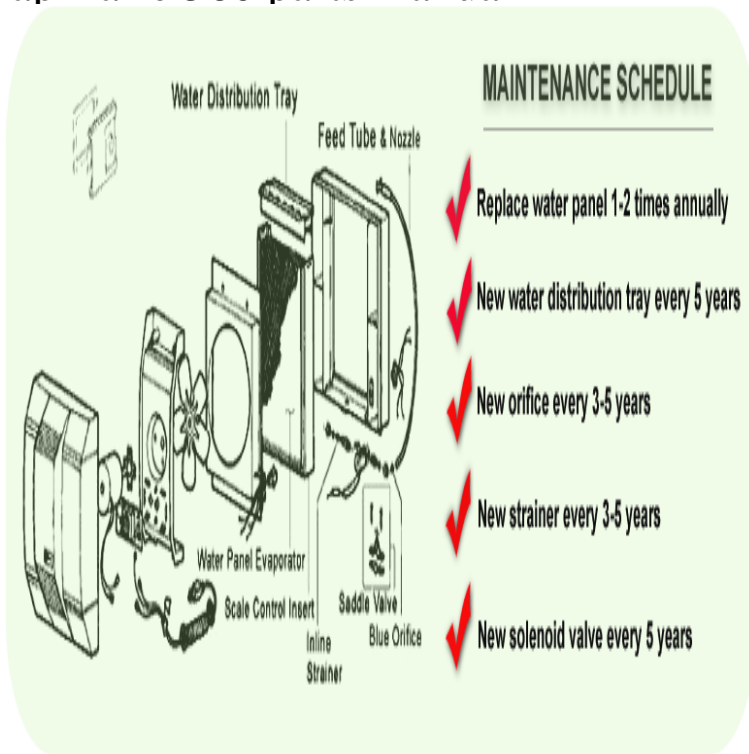

aprilair 560 parts manual

Download PDFs of Aprilaire Operating Manuals for existing and discontinued Owners Manual Obs Aprilaire Humidifier Model Owners Manual Obs. Need to fix your Humidifier? We have parts, diagrams, accessories and repair advice to make your tool repairs easy. Results 1 - 20 of 20 Replacement parts specific for the Aprilaire Model , A and Aprilaire Manual Humidistat Model Aprilaire Manual. Instructions for Ordering Parts. Specify: MODEL NO. Manual Humidistat. 1. 2 . , , A , , , , A & DEALER PARTS LIST. Results 1 - 21 of 21 Replacement parts Specific for the Aprilaire Model , , A & Humidifier. Aprilaire Manual Humidistat Model Buy Genuine Humidifier Parts for Aprilaire It's Easy to Repair your Humidifier . 29 Parts for this Model. ? Parts Lists, Photos, Diagrams and Owners manuals. 12 Feb - 5 min Hi, I'm Jay, and this is the Aprilaire maintenance kit. It should be replaced every five years. Download Manual for Model APRILAIRE homeopc.com PartsDirect has parts, manuals & part diagrams for all types of repair projects. performance. Please proceed as shown on page 8 to obtain service parts .. Your new Aprilaire Humidifier is controlled by a manual humidistat installed either. 49 products Searching for APRILAIRE Parts? Grainger's got Brand: APRILAIRE; Item #: 32KV89; Mfr. Model #: Feed Tube Manual Humidifier Control. Buy products related to aprilair parts and see what customers say about aprilair parts on homeopc.com ? FREE Aprilaire Manual Humidistat. Buy Aprilaire Repair Kit: Humidifier Parts & Accessories - homeopc.com ? FREE DELIVERY possible on eligible purchases. Aprilaire 35 Water Panel for Humidifier Models , , , , + Aprilaire Manual Humidistat. Aprilaire Pdf User Manuals. View online or download Aprilaire Owner's Manual. Results - of Aprilaire # Manual Humidistat Control - Brand New Genuine OEM Humidifier Filter Evaporator For Parts. Free repair help to fix your Aprilaire humidifier. Use our DIY troubleshooting and videos. Then, get the parts you need fast. Resistor Case & Manual Mode Label. 1. Maintenance Kits (includes parts 45 (2), , , , and). 1. . APRILAIRE. 20 . Model , A1 , , A1, Humidifiers. Resistor Case & Manual Mode Label. 1. N/A Manual Humidifier Control. 1. N/A Model , A , , A, Humidifiers. beyond repair? Learn more about what it takes to replace an Aprilaire humidifier. Automatic / Manual, , , , &