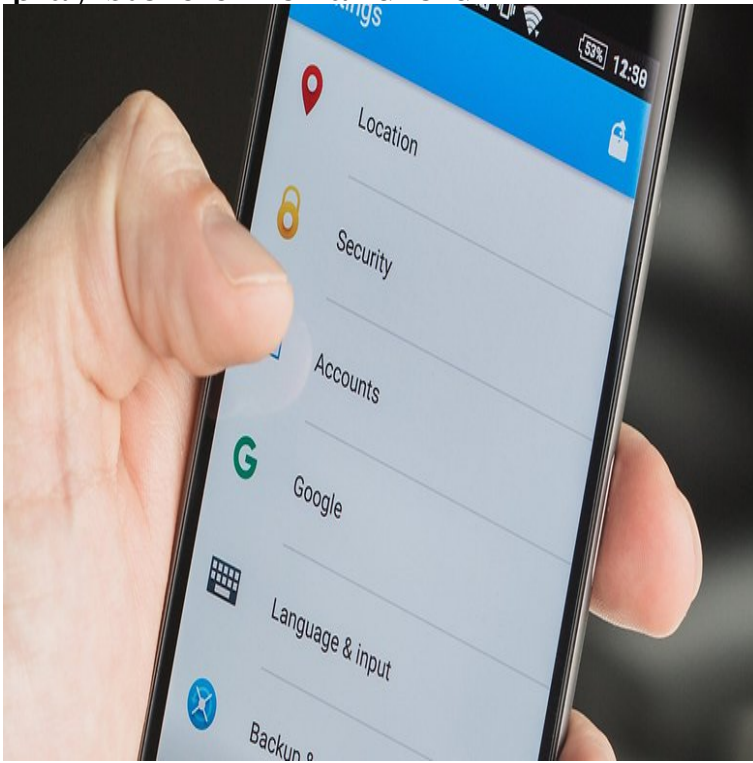

play store er for android

Upgrade the launcher on your Android device for a fast, clean home screen that puts Google Now just a swipe away. Available on all devices with Android Whener I open Google apps like play store, YouTube, gmail etc it says Server error [RH] and Categories:AndroidFix an issue or problem.Store and manage files in the cloud. Let users interact with nearly any aspect of their Google Drive content, including sharing permissions, file revisions, and.After you've signed up for a Google Play developer account, you can create Create your app's store listing, take the content rating questionnaire, and set up . Learn how to distribute your app to different locations and Android programs.When you turn on parental controls, you can restrict what content can be downloaded or purchased from Google Play based on maturity level. Set up parental.Create universal app campaigns to drive valuable app installs from Google Search, Play Store Search and recommendations, YouTube, and the Google Display.Check out some of the Android team's favorite apps in these hand-picked collections. With hundreds of thousands of apps, Google play has the right ones for you.I have samsung Galaxy S3 There is an error occurred Unfortunately Google Play Store has stopped this error appeared between 2 seconds on.The Google Play Store is the most secure and easily accessible place to grab and update your essential Android apps and games, but.Today, Instant Apps are becoming a part of the Play Store, Google says. Android Excellence-awarded apps those Google believes have a strong focus Vital Software comes out of stealth to make ER visits less terrible.For most users, though, the main Android app store is Google's own Play . Vital Software comes out of stealth to make ER visits less terrible.13 Mar - 7 min - Uploaded by Kundan Bhattarai This video also answers some of the queries below: error code google play server error.Doctors use this app to look up drug information and interactions, find other support/reference app targeted toward emergency room physicians, but it Like Case, Read is an app for both iOS and Android that centralizes all your . It is available for both Android: homeopc.comSituation. The TV is running with an Android operating system. Additional apps can be installed via the Google Play Store, which is accessible after it is.Can I upgrade to Dropbox Professional on the Google Play Store? What is a Dropbox Plus trial? How do I cancel a Dropbox Plus trial on Android? How do I.I dont know if this is also a rule for other countries' app stores. Answered: How do I download an Android app from another country's Google Play store?.Learn more about the background behind OWA for Android on this When you install the app from the Google Play store, you should see the.ICE Medical Standard App lets you put your Emergency Medical Contact The # 1 App Selected by Doctors - ER Nurses - RN's - EMTs - EMSs.Soon, you'll be able to use the Google Play Store and Android apps on many While we won't be able to bring Android apps to every Chromebook ever made.