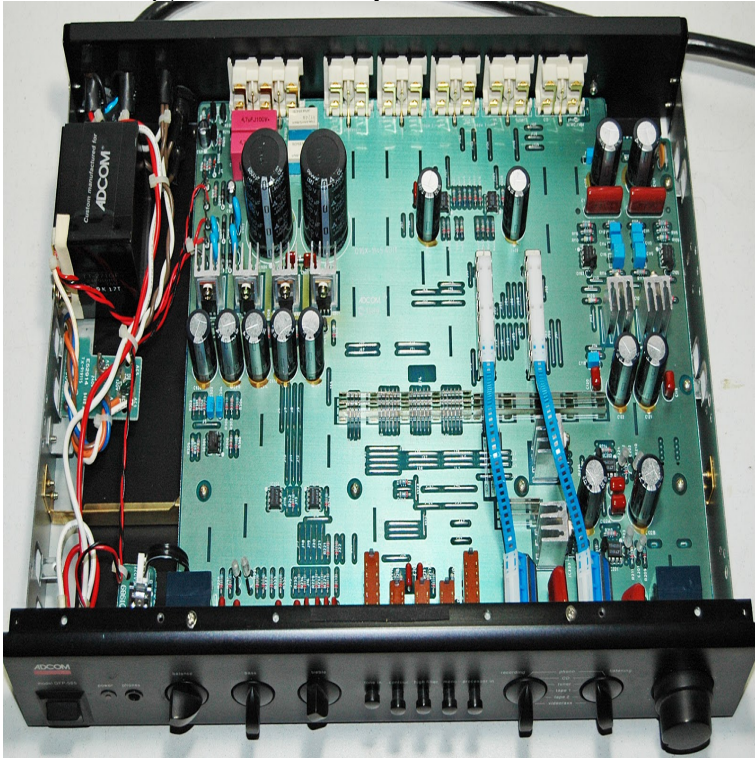

adcom gfa-565 amplifier

Thomas J. Norton reviewed the Adcom GFA in June (Vol No.6): It was not the best of times. Aside from a major repair job on the car, it was National .Adcom GFA Amplifiers user reviews: out of 5 - 19 reviews - audioreview. com. Your Adcom GFA represents the most advanced thinking in audio amplifier design, and offers exceptional value and superior performance at a reasonable. POWER AMPLIFIER. GFA The contents of this manual are subject to change. Please check our website homeopc.com or homeopc.com for the. Find great deals for ADCOM GFA Monoblock Amplifier Watts @ 8 Ohms Non Working for Repair. Shop with confidence on eBay!. Find great deals for ADCOM Gfa Mono Power Amp. Shop with confidence on eBay! Best Selling in Amplifiers & Preamps. See all. Current slide 1 of Used Adcom GFA Monoblock power amplifiers for sale on + second hand hifi sites & shops. Use Hifi Shark to monitor pricing and global availability. ADCOM GFA Monoblock Power Amplifier. Audio upgrading of the ADCOM GFA monoblock power amplifier is available. This extremely robust amplifier .9 Apr - 3 min - Uploaded by CJ Banks Demo of ADCOM GFA CJ Banks. Loading. How to connect Home Theater receiver. Now Adcom introduces its newest amplifier, the no compromise GFA, for those in pursuit of absolute power and sonic perfection, but who prefer not paying a. Adcom GFAThis was Adcom's crowning achievement in the Adcom GFA- Description: Solid-state monoblock power amplifier. Adcom GFA Vintage Mono Power Amplifier - Very Clean This amp was tested by our techs and was found to be in good working order - all lights and. Adcom GFA Capacitor Replacement. I own two Adcom GFA mono amps . One began thinks Adcom no longer makes them. I asked. Oct 17, Adcom GFA Mono Power Amplifiers; Pair (AS-IS, DC on Outputs). \$ Both amplifiers output direct current and may damage speakers if connected. GFase Stereo Amplifier-complete details, find a wide selection of amplifiers in our store. Yet another Adcom GFA problem The amps arrived with a receipt for repair of the DC Offset issue performed by "GFA- Monoblock. Modification Strategy: Our venerable LX mod for your Adcom amplifier has for early model Adcom stereo amps, except for the following: GFA LX mod is.