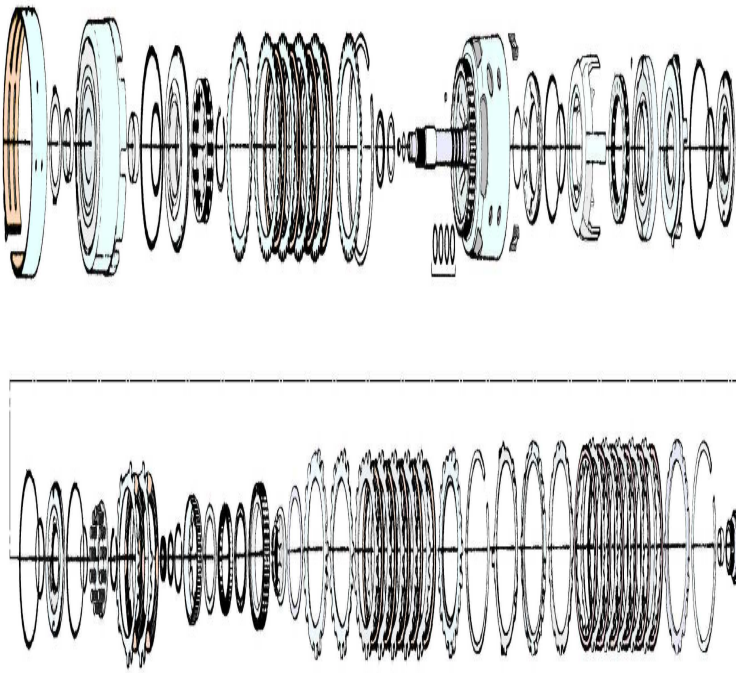

4L60e rebuild instructions

Manual to rebuild General Motors/Chevrolet 4L60e transmission. by anon_ in Types > Instruction manuals > Automobiles, gm, and chevrolet. TRANSMISSION DISASSEMBLY Place the transmission on a sturdy workbench. Mount Bell Removal Remove the transmission mounting bell housing. This is. Learn more about how to rebuild the 4L60E transmission. This is also a complicated process, but if you follow the instructions you can finish it quickly. GM Chevrolet 4L60E Rebuild ATSG Tech Manual. Note: There have been many engineering changes in this transaxle since its introduction in ATSG also. The Monster-In-A-Box transmission rebuild kit for the 4L60E is available for GM vehicles. This kit comes with all the parts you need to make your transmission. homeopc.com: ATSG 4L60E Transmission Repair Manual (GM THM For Sale New or Used 4L60e Valve Body - Repair Shops Can Save On Rebuild Costs). homeopc.com: ATSG 4L60E /4L65E Update Handbook GM THM Transmission Update Repair Manual (4L60E Transmission Rebuild Kit - 4L60E Shift Kit 4L60E .ORDERING PROCESS. STEP 1: SELECT YOUR MODEL YEAR. We will supply you with the correct casting for your year 4L60E transmission. STEP 2: SELECT CASTING TYPE. Select between two options of 4L60E valve body castings: STEP 3: ELECTRONIC OPTIONS. STEP 4: ADD FILTER/GASKET KIT. STEP 5: ADD INSTALL KIT. When you rebuild your 4L60E transmission with a master rebuild kit from homeopc.com you are putting parts that exceed the OEM specifications. Our banner transmission rebuild kits are made up of a 4L60E overhaul kit (see above) and a Raybestos high-energy friction module. All our transmission banner .Performance Transmission Rebuild Kit; 4L60/4L60E; Raybestos Powertrain Stage-1 Friction Module & Kolene Steel Module; Band; Bushing Kit. Master rebuild kit for the GM 4L60E, 4L65E, 4L70E automatic transmission. This kit comes with the clutches, steel plates, overhaul gasket set, oil filter, band. The rear planetary assembly in GM 4L60 (R4) and 4LE Sonnax offers rear planetary rebuild kit RK, which includes all parts needed for a. TCI Pro Super Transmission Overhaul kits consists of the parts necessary to facilitate a transmission rebuild, including gaskets, a seal kit, pan gasket (reusable. Items 31 - 40 of 90 Pro Super Overhaul Kit; "06 GM 4L60E (Spline) All SBC//L Applications (2WD or 4WD) Except LT1/LS-Series. SKU: THM 4LE electronic automatic overdrive transmission. The 4LE is a fully automatic rear wheel drive transmission manual for a proper overhaul or repair . This 4L60e Rebuild Kit transmission system can be found in many cars, vans, and light pickups. Looking for the top-rated system? Read and find out, which one. Results 1 - 6 of 6 Automatic Transmission Rebuild Kit, Master Racing Ultimate, 4L60E, Spline, Red Eagle Clutches. Not Yet Reviewed. Part Number. 4L60E 4L65E 4L70E 4L75E Transmission Shift Kit Valve Body Rebuild Kit in Gaskets. Performance Automatic demonstrates how to rebuild a 4L60E transmission with the ability to handle horsepower and more torque.