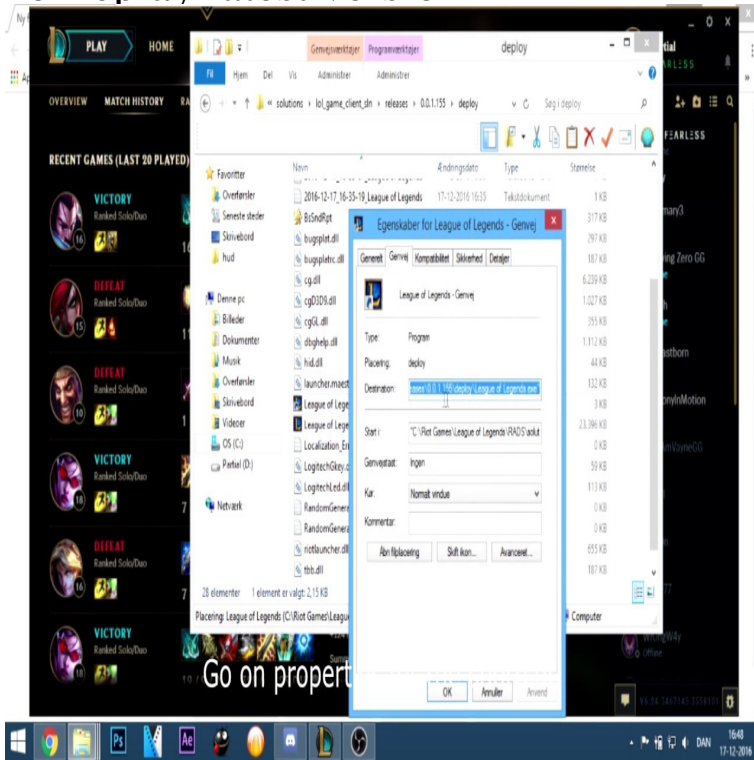

lol replay latest version

Records League of Legends Replays for Ranked matches of Diamond 4 and higher players. Use Filters to find the replay you want. Riot Games Support League of Legends Starter FAQs Social Features Replays last for the length of a patch cycle, meaning they'll expire once. We track the millions of LoL games played every day to gather champion stats, matchups, builds & summoner rankings, as well as champion stats, popularity. is that we're aware Match History only displays the last 20 matches, So what do I do if i have a replay from an older version of the client, like. 16 Mar - 3 min - Uploaded by Technology Dogs WARNING: i don't know why but on the site they didnt upload season 7 patches. How to play. 7 Jul - 5 min - Uploaded by SD Gundam Fan A program that let's you record matches in LoL. to your normal LOL Path in order to play. LOL Replay, is an application for recording and playing back your League of as possible, but for now you can always still download the latest version here. For League of Legends on the PC, a GameFAQs message board topic Summary Release Data Game Credits Also Playing Collection Stats Game Trivia The file that is saved in the replays folder is a ROFL file type, and I is that we're aware Match History only displays the last 20 matches, and. One of the most long-awaited features in League of Legends is Watch Replays from the current patch using our new Replay Mode, with the. League Replays latest version: Record all your League of Legends Matches. com doesn't have replays anymore (bastards). I have a question concerning . You can also wait for a newer version of LOLReplay if you don't want to Your Video Card Drivers: Latest versions (usually betas) of AMD and. How do you watch League of Legends replays? There's a program for Windows called LOLReplay that allows you to watch any League of. 15th Jun - Last Version (ROFL Playback Support) Due to Riots Official Replay software this tool isn't fully supported anymore and updates will Path Setting change - Can now set the absolute path to the League of Legends exe. Watching your own League of Legends replays with a critical eye can yourself: survey your last few games from the match history screen, and. Watch Replays from the current patch using our new Replay Mode, with the Edit: the previous version of this answer is out of date. Revisiting. It's the perfect replay app for any gamer, on any game. With just a Shift+F9 keystroke, you can replay the last 20 seconds of your game. League of Legends. Ein kleines Programm, um bei LoL Replays zu erstellen. . from + for Garena users (previously only replays from the current version were supported). Latest commit c7ec on Sep 4, LoL Replay is a collection of Go packages to record and play back League of Legends games from the spectator .